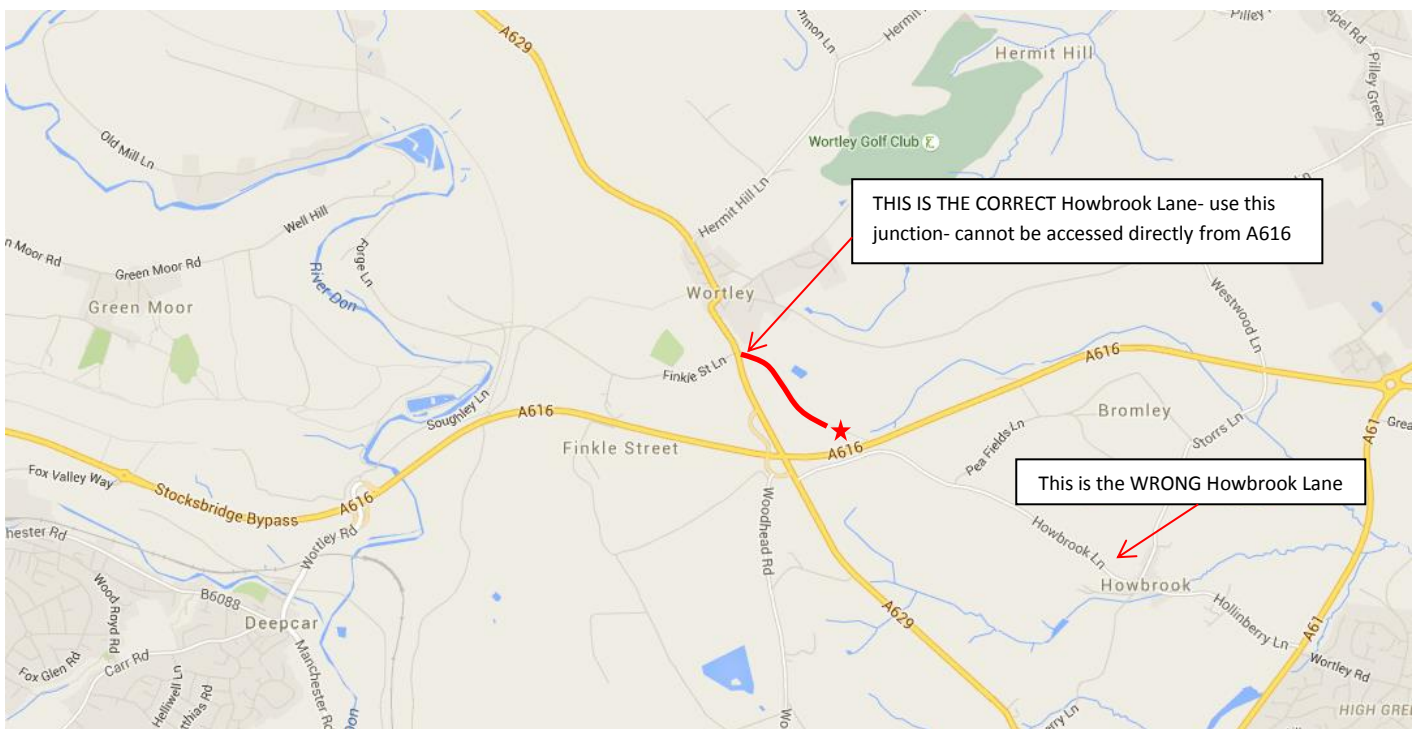

Sheffield Retired Greyhounds

Rotherham Gate Lodge, Howbrook Lane, Wortley, Sheffield S35 7EH 0114 2888300

Photos of junction seen from approach from top of Finkle Street lane

Photos of junction seen from approach from A629